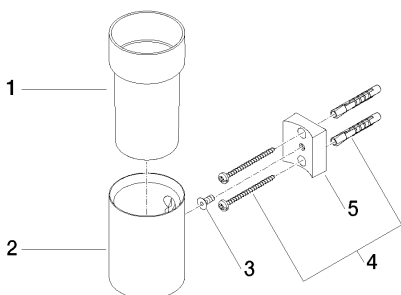

Sink - Lissé

Tumbler wall-mounted - polished chrome

Article number: 83 400 979-00

- Clear glass
- Width 2-3/8"
- Height 4-3/4"
- 4-3/8" Projection

polished chrome

Dimensional drawing

All dimensions in mm / inch = mm x 0,0394

Recommended article

08 90 00 008 84
Crystal tumbler clear -

Spare parts list

Number	Item Number	Designation	Number of units
--------	-------------	-------------	-----------------