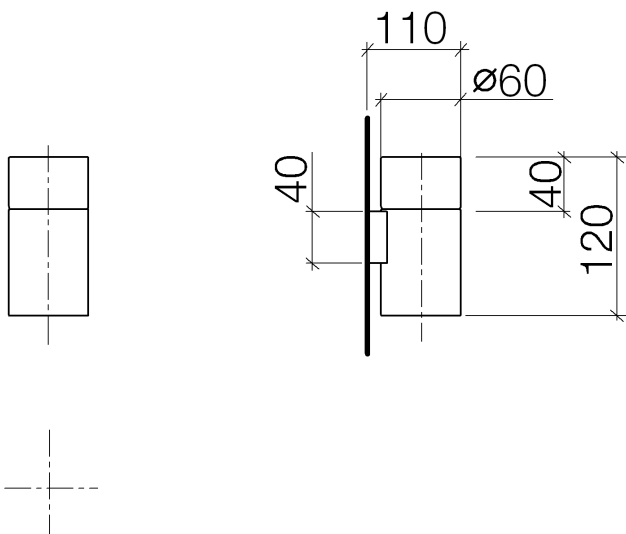

Sink - Lissé

Tumbler wall-mounted - polished chrome

Article number: 83 400 979-00

- Clear glass
- Width 2-3/8"
- Height 4-3/4"
- 4-3/8" Projection

polished chrome

Dimensional drawing

All dimensions in mm / inch = mm x 0,0394

Sink - Lissé

Tumbler wall-mounted - polished chrome

Article number: 83 400 979-00

Sink - Lissé
Tumbler wall-mounted - polished chrome
Article number: 83 400 979-00

Other surface finishes

platinum matte
83 400 979-06

Recommended article

08 90 00 008 84
Crystal tumbler clear -

Spare parts list

Number	Item Number	Designation	Number of units
--------	-------------	-------------	-----------------